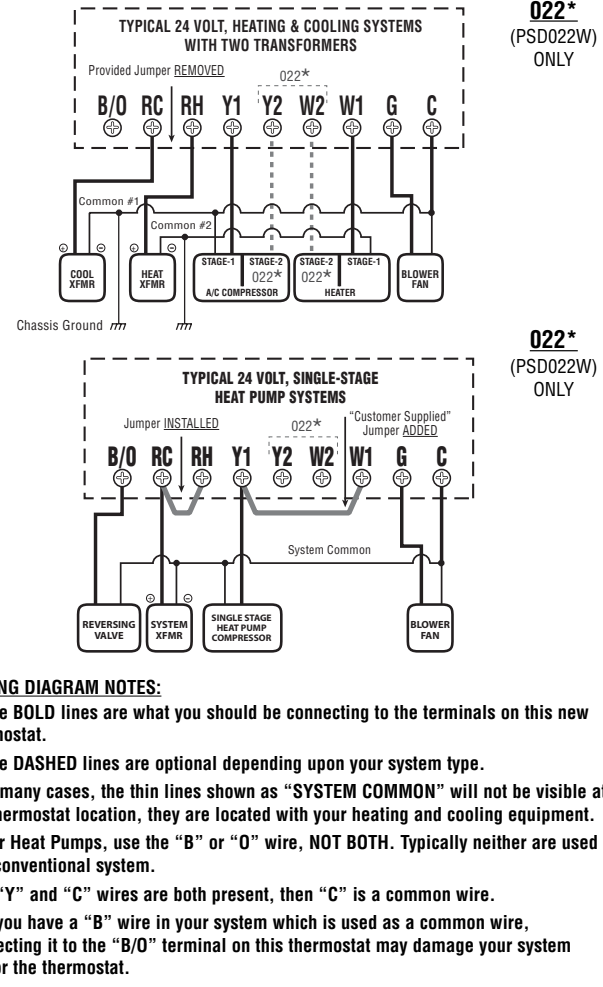

(PSD011W, PSD011Wa, PSD022W) ENGLISH - WIRE IDENTIFICATION AND WIRING SCHEMATICS

022* (PSD022W) ONLY

022* (PSD022W) ONLY

022* (PSD022W) ONLY

(PSD011W, PSD011Wa, PSD022W) FRANÇAIS - IDENTIFICATION DES FILS ET SCHÉMAS DE CÂBLAGE